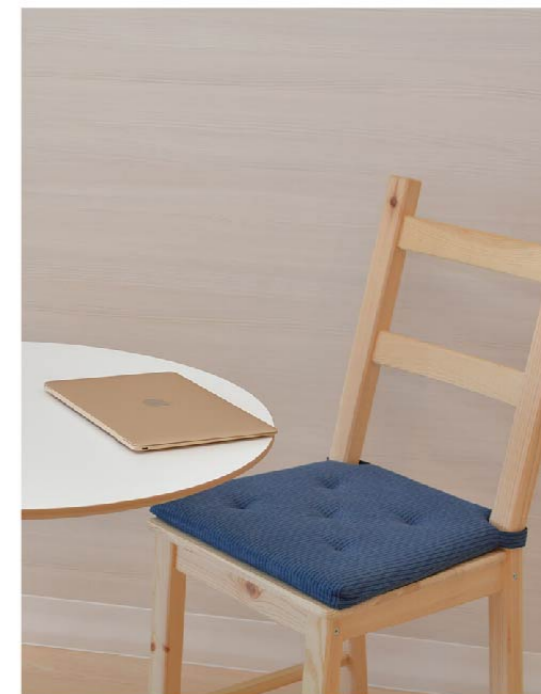

CURATED 浮生狂想

LIVING

The colours and styles of bygone days carry an irresistible allure, enhanced by bold reinventions and intriguing juxtapositions. Old and new come together and forge new meanings - a curated synergy of ideas and creative visions that is truly personal in expression. Embrace the comfort of nostalgia - without living in the past.

复古的颜色和风格带有不可抗拒的魅力，大胆的重塑和有趣的并存也赋予它新的活力。

“新”与“旧”在此涅槃，这是一场有“预谋”的想法，天马行空。这是拥抱舒适的怀旧，而不是活在过去。